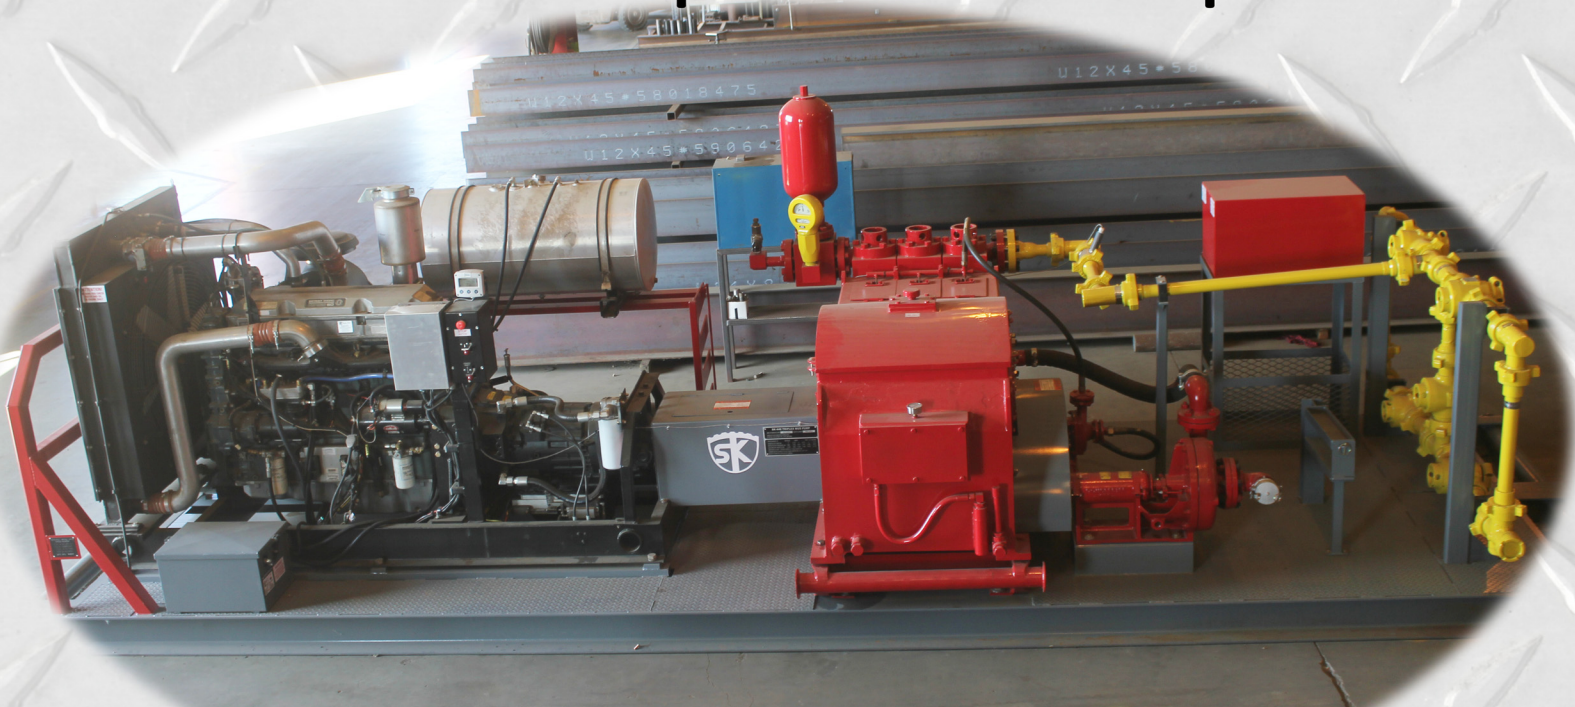

SK 440 Triplex Mud Pump

Liner Size, inches	4-1/2	4-1/4	4	3-3/4	3-1/2	3	
Rated Pressure, psi	1,710	1,917	2,169	2,468	2,816	3,327	
Pump Speed SPM	Input Power HP	Displacement, GPM					
320	440	397	354	313	275	240	204
270	380	335	299	264	232	202	149
220	320	273	243	215	189	165	121
170	260	211	188	167	146	127	94
120	200	149	133	118	103	90	66
70	200	87	77	69	60	52	39
Volume/Stroke, gallons	1.239	1.011	0.979	0.861	0.750	0.551	

STROKE LENGTH: 6"

OVERALL DIMENSION: 97.59" X 47.99" X 43.42"

APPROXIMATE WEIGHT WITHOUT MASTER SKID: 9,839 LBS

STEEL NOT INCLUDED WITH BASE PACKAGE

Gordon Bros. Supply, Inc.

2650 W HWY 66

PO Box 355

Stroud, OK 74079